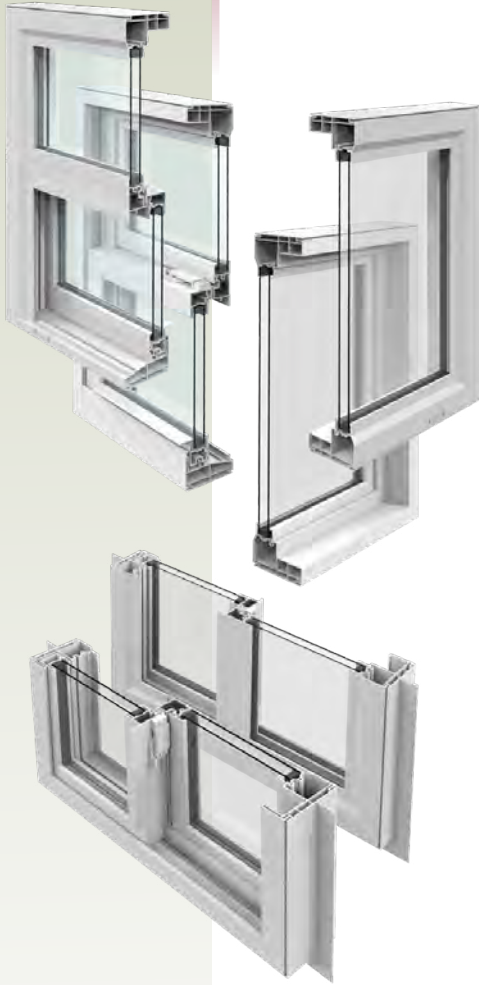

BORAL
WINDOWS

Krestmark® Collection

REPLACEMENT

220
SERIES

220 SERIES

The Vinyl Replacement Window 220 is offered with a LoE glass option. LoE highperformance glass with argon gas allows light to filter in while keeping the sun's harmful rays out. In addition, this special glazing saves energy and reduces utility costs by keeping the cool air inside in the summer and the warm air inside in the winter.

FEATURES

- 3" main frame beveled exterior profile gives an outstanding, bold appearance.
- Tilt-in sash for easy cleaning.
- Block and tackle balance system for long-lasting, smooth, quiet operation.
- 5/8" LoE E66 Environsealed Windows™, environmentally friendly with warm-edge spacer reduces thermal loss. Type and look of warm-edge spacer may vary.
- Ventilation control for opening windows only 4".
- Metal-reinforced center bar for better structural performance and weather tightness.
- Multi-chambered design for structural integrity, superior thermal performance, maintenance-free, vinyl frame and sash extrusions.

Note: All picture windows, shapes and one-frame glass larger than 30 square feet will come with Tempered Glass as standard for safety reasons. All additional charges for Tempered Glass will automatically be applied.

OPTIONS

- Argon-enhanced glass improves energy efficiency.
- The Replacement 220 is available with an integral nail fin.
- Tempered glass, rain glass, obscure glass.
- Factory mulls (combined units) with continuous head and sill.
- Accessories: sill angle and head expander.